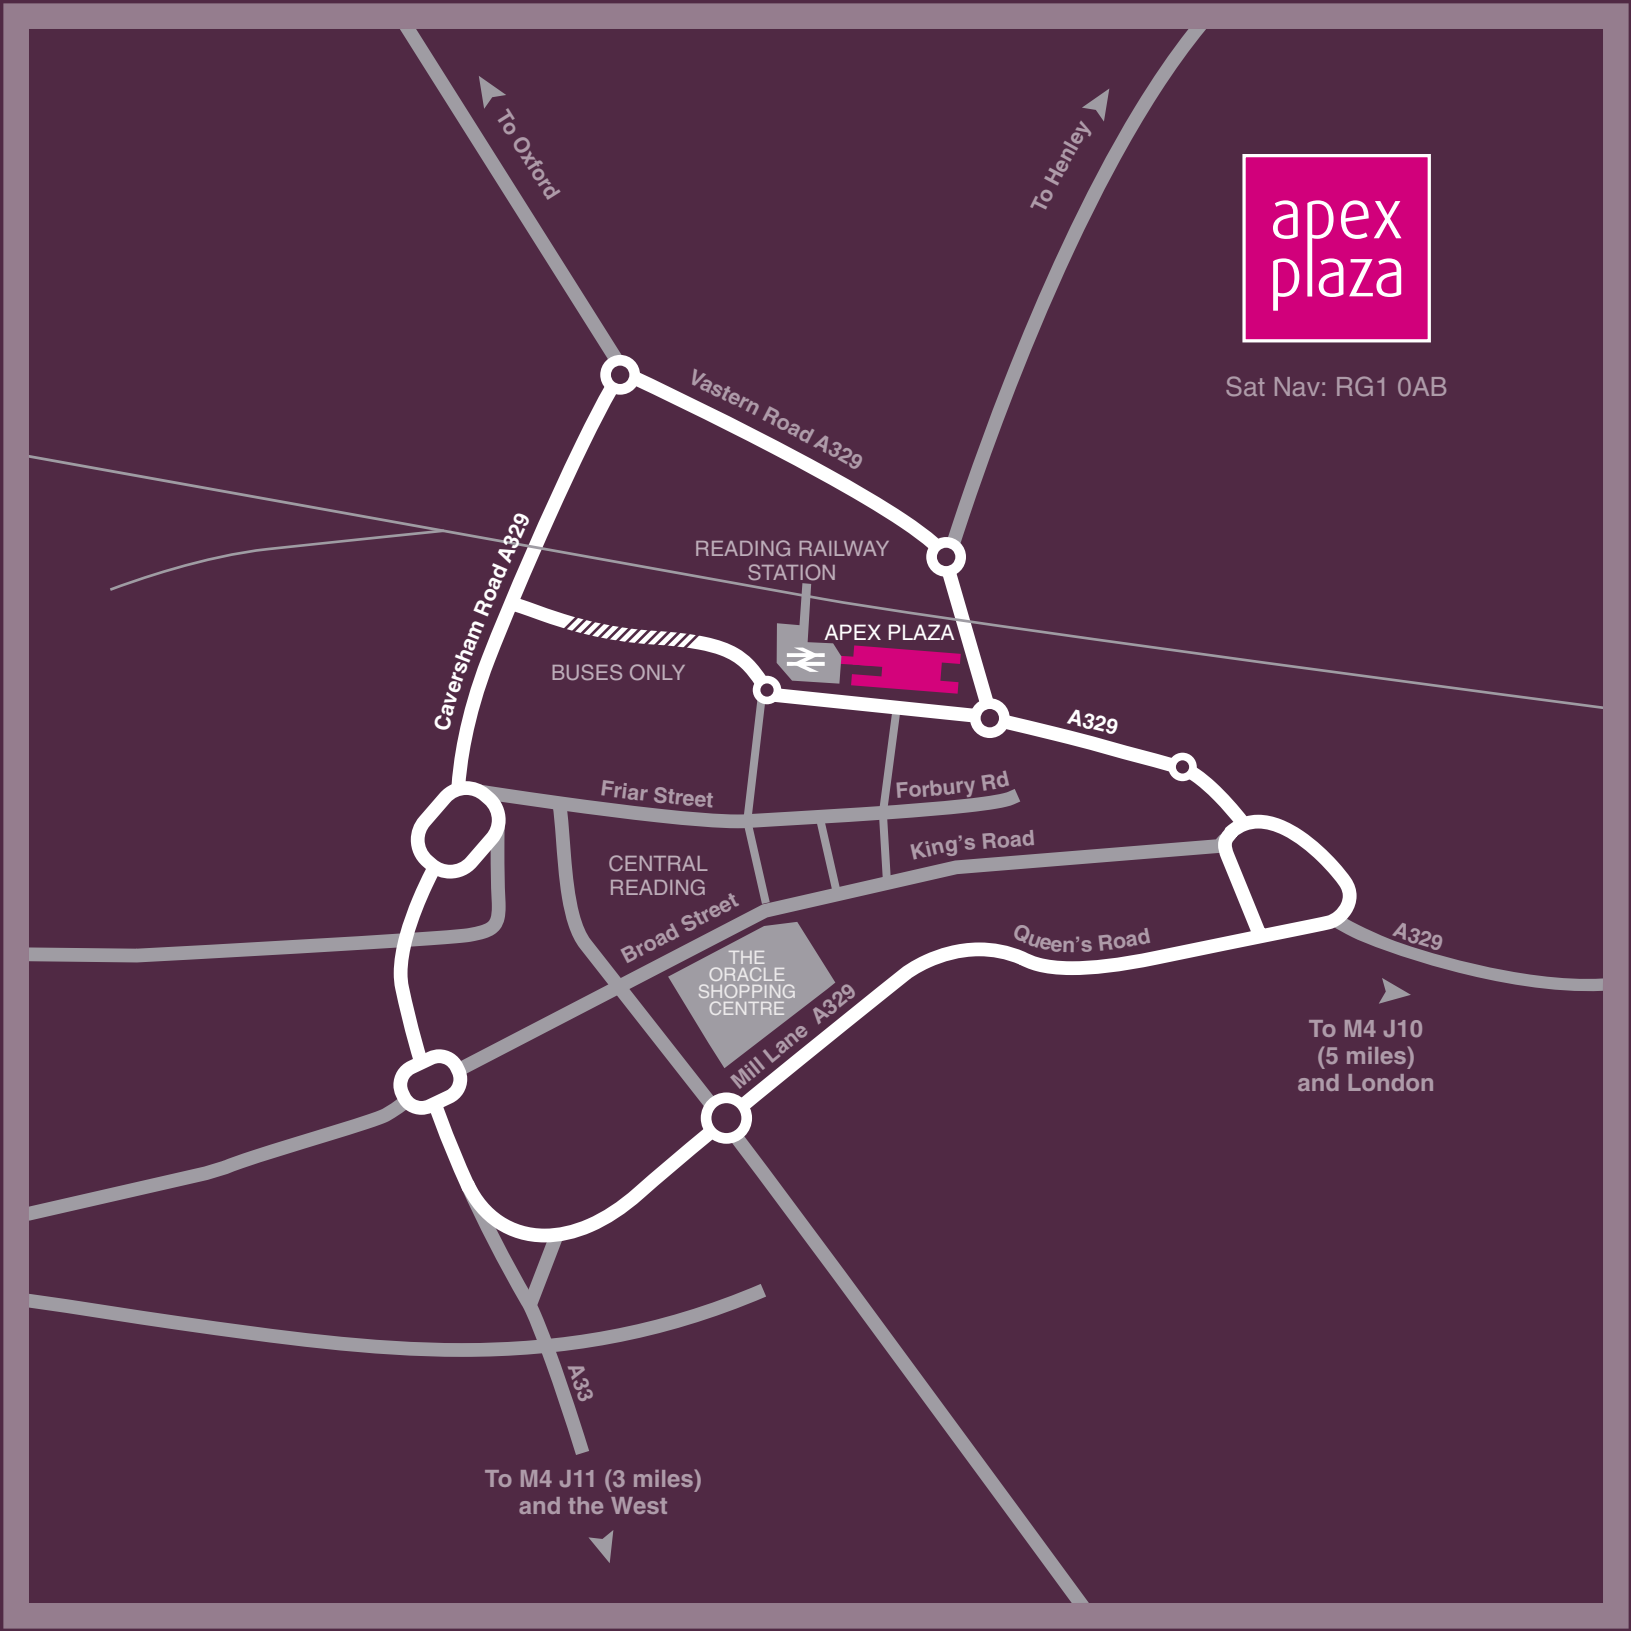

Sat Nav: RG1 0AB

To M4 J11 (3 miles)  
and the West

To M4 J10  
(5 miles)  
and London