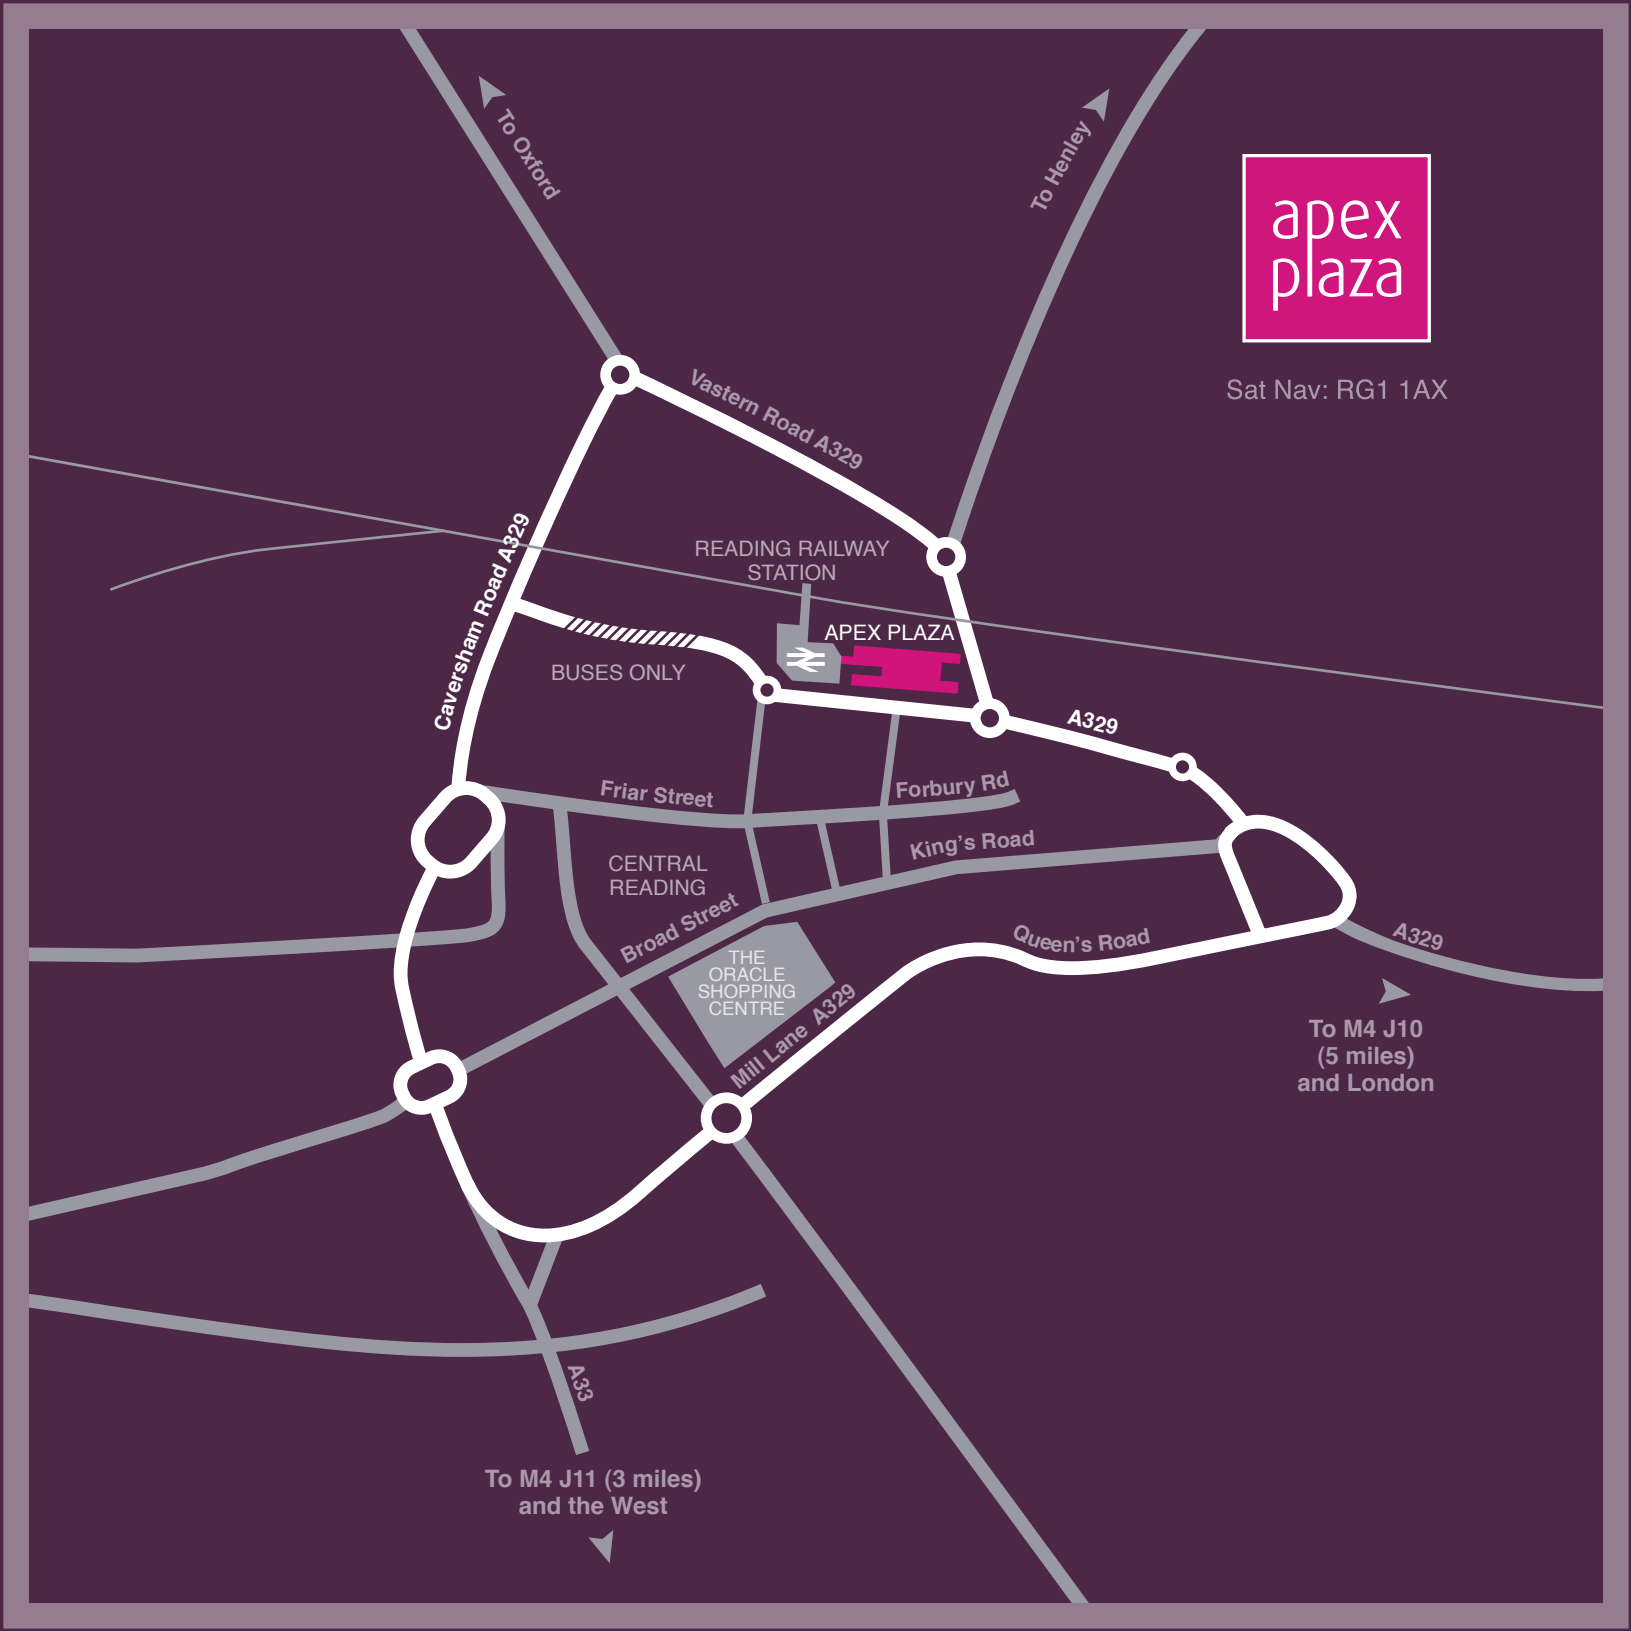

Sat Nav: RG1 1AX

To M4 J11 (3 miles)  
and the West

To M4 J10  
(5 miles)  
and London